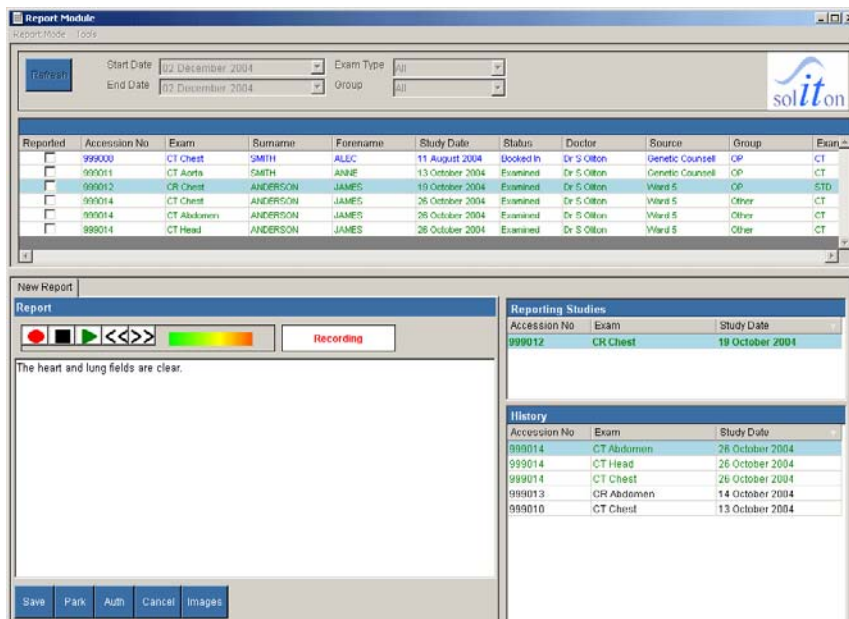

REAL-TIME Speech Recognition for RIS and PACS

Soliton IT have developed a fast, efficient and simple to use *Digital Dictation System with Real-Time Speech Recognition*. Report turnaround times can be significantly improved and the application can be seamlessly integrated to your legacy Radiology Information System and Picture Archiving Communication System.

- Real-time speech recognition with a Radiology Context (dictionary)
- Simple, clean and intuitive user interface
- Integrates with RIS and PACS
- Fast and easy to use significantly reducing reporting times